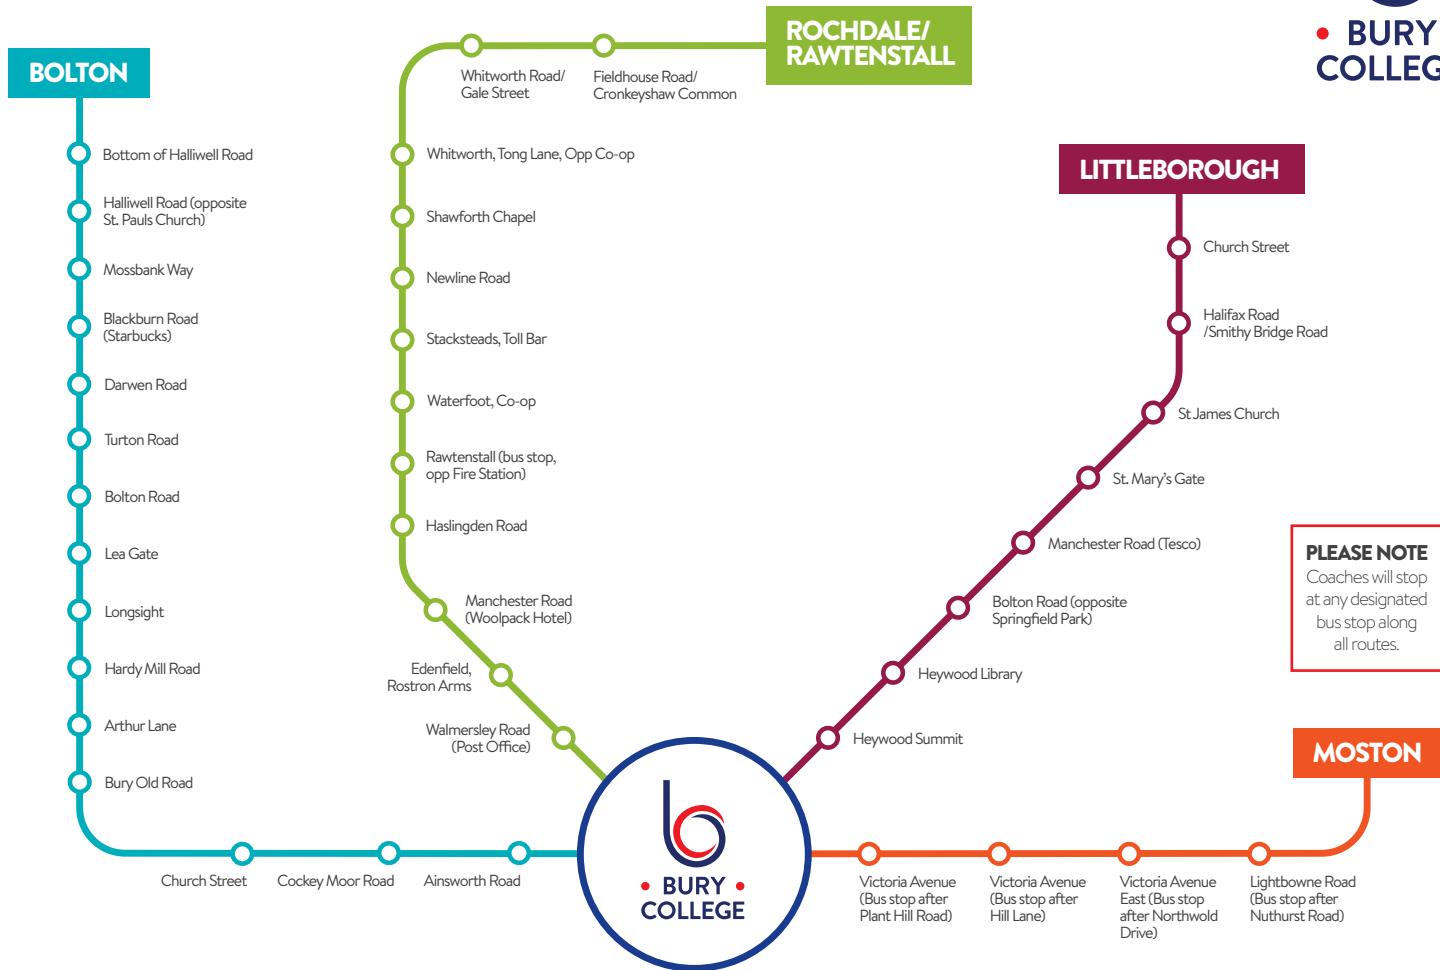

- Free return service departing at 4.45pm on Mon, Wed and Fri and 4.15pm on Tue & Thurs (tbc)

Please note - places are limited and students are advised to have alternative travel arrangements in place should the coach be full.

OUR PASS

Many Bury College 16-18 year old students will be entitled to an Our Pass card, giving young people the freedom to travel across Greater Manchester free of charge, at any time.

This free bus travel card is available to all 16-18 year olds who live within Greater Manchester. This pass can be used to travel to and from Bury College at any time.

The Bury College campus is conveniently located within walking distance of the Metrolink and the bus station meaning the excellent transport links are only minutes away from the college.

To apply please visit www.ourpass.co.uk

September 2023 – June 2024

PLEASE NOTE
Coaches will stop at any designated bus stop along all routes.