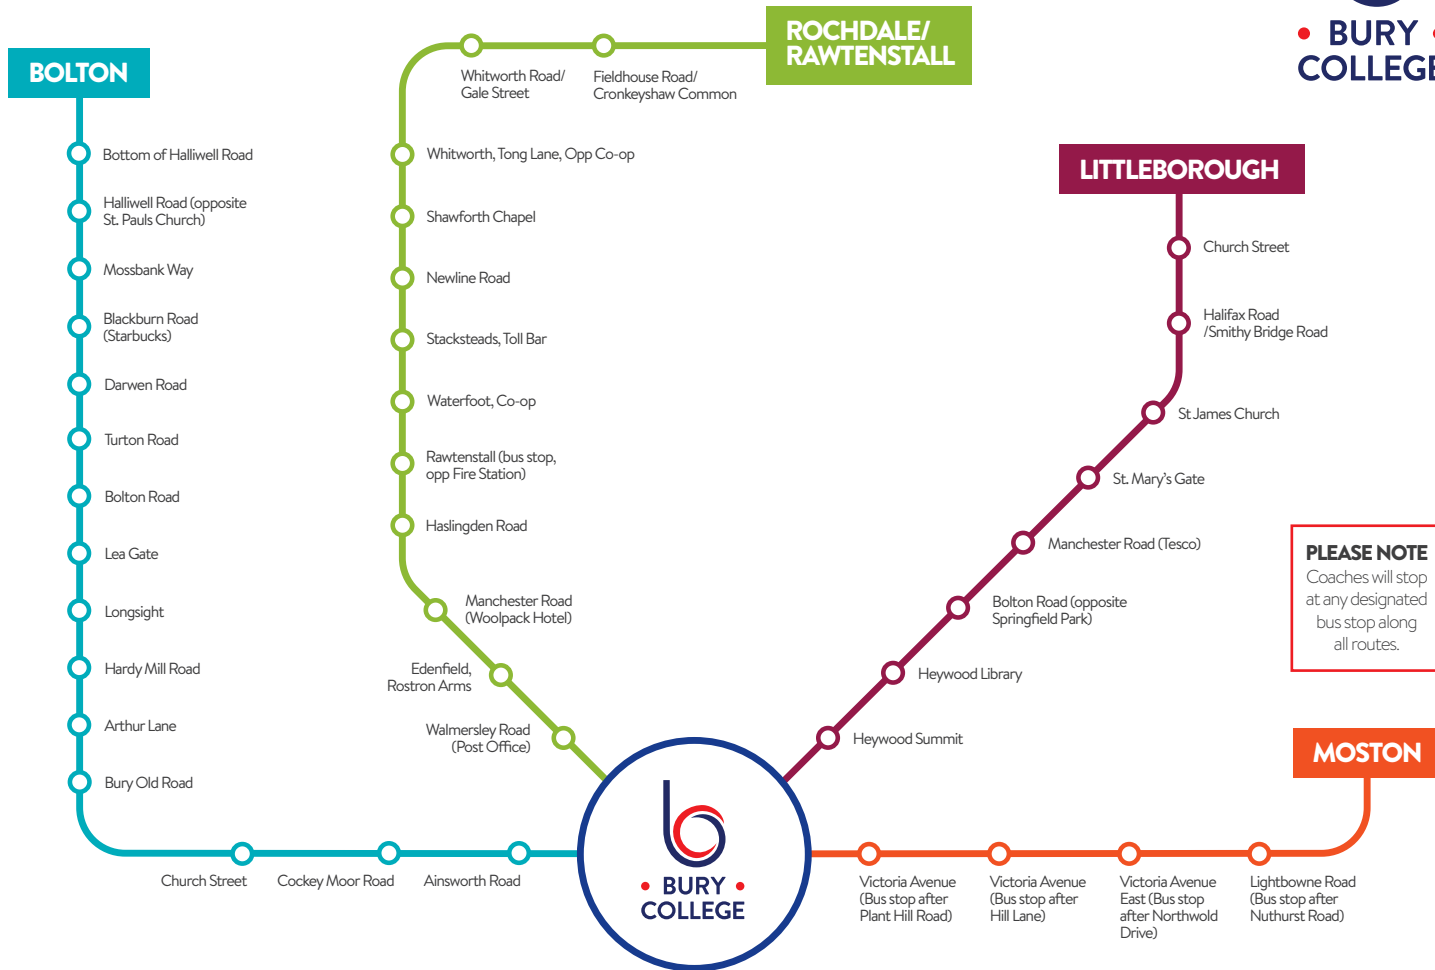

Free Return
Coach Services

ROUTE MAP

September 2026 – June 2027

ROCHDALE/ RAWTENSTALL

Rochdale/Rawtenstall	Approx Time
Fieldhouse Road/Cronkeyshaw Common	07:30
Whitworth Road/Gale Street	07:31
Whitworth, Tong Lane (opp Co-op)	07:35
Shawforth Chapel	07:38
Newline Road	07:40
Stacksteads, Toll Bar	07:45
Waterfoot, Co-op	07:50
Rawtenstall (bus stop, opp Fire Station)	07:55
Haslingden Road	07:58
Manchester Road (Woolpack Hotel)	08:00
Edenfield, Rostron Arms	08:10
Walmersley Road (Post Office)	08:20
Bury College	08:30

OUR PASS

Many Bury College 16-18 year old students will be entitled to an Our Pass card, giving young people the freedom to travel across Greater Manchester free of charge, at any time.

This free bus travel card is available to all 16-18 year olds who live within Greater Manchester. This pass can be used to travel to and from Bury College at any time.

The Bury College campus is conveniently located within walking distance of the Metrolink and the bus station meaning the excellent transport links are only minutes away from the college.

To apply please visit www.ourpass.co.uk

Free Return Coach Services

September 2026 – June 2027

PLEASE NOTE
Coaches will stop at any designated bus stop along all routes.