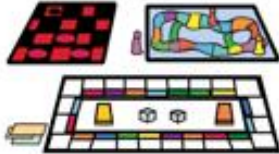

# Lunchtime Clubs/Choosing Time Activities

Sensory Room

build

Choir

computer

board games

puzzle

Archery

sorting

music

tablet

draw

Games