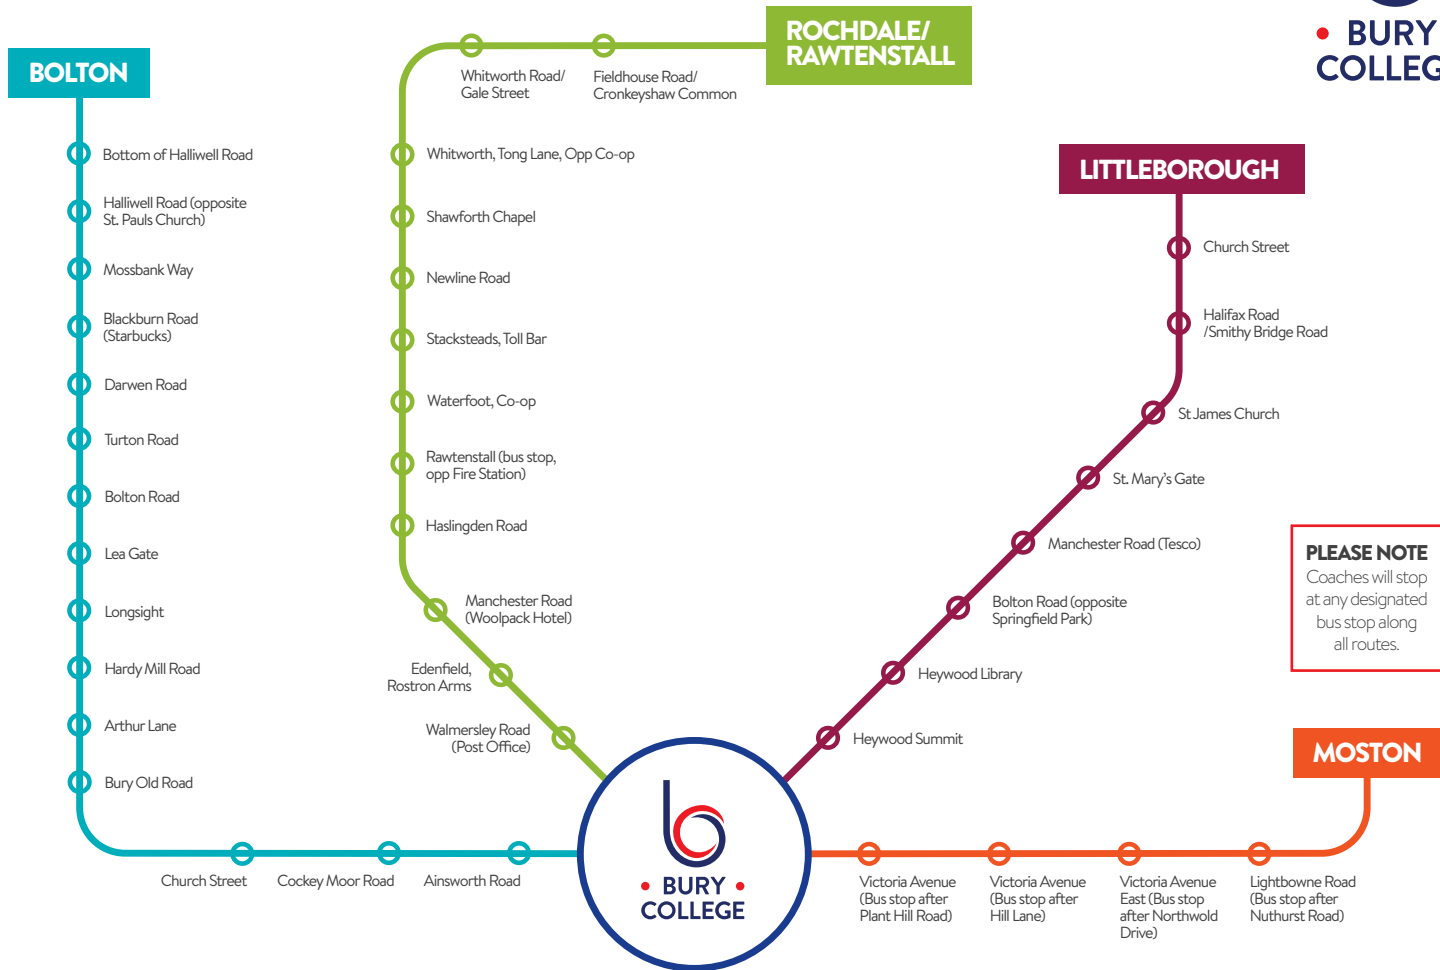

Free Return Coach Services

September 2024 – June 2025

PLEASE NOTE
Coaches will stop at any designated bus stop along all routes.