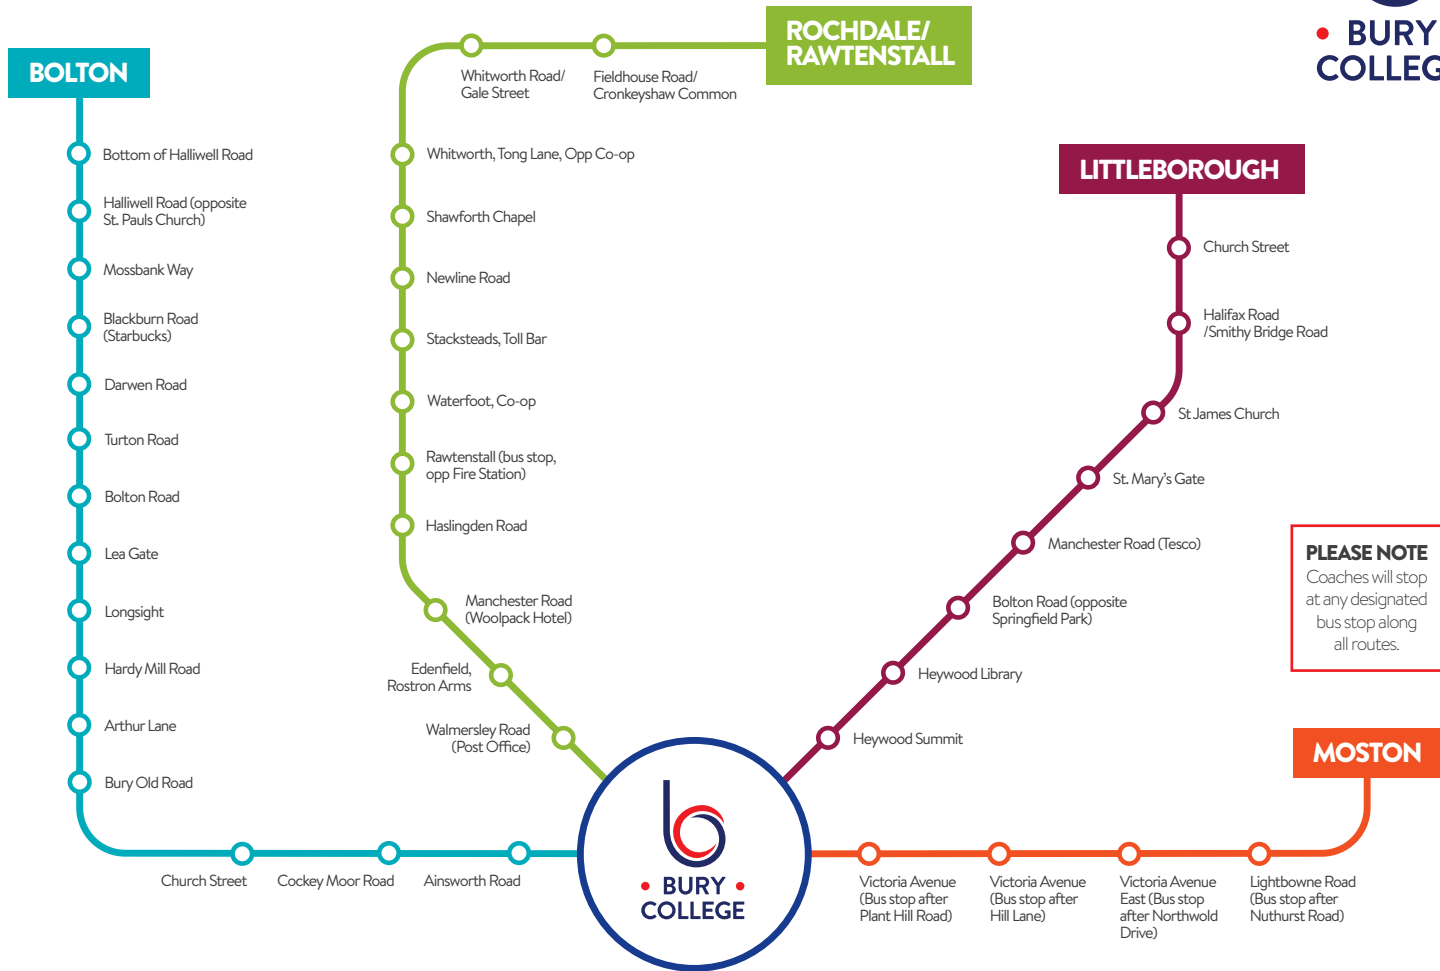

- Free return service departing at 4.45pm on Mon, Wed and Fri and 4.15pm on Tue & Thurs

Please note - places are limited and students are advised to have alternative travel arrangements in place should the coach be full.

OUR PASS

Many Bury College 16-18 year old students will be entitled to an Our Pass card, giving young people the freedom to travel across Greater Manchester free of charge, at any time.

This free bus travel card is available to all 16-18 year olds who live within Greater Manchester. This pass can be used to travel to and from Bury College at any time.

The Bury College campus is conveniently located within walking distance of the Metrolink and the bus station meaning the excellent transport links are only minutes away from the college.

To apply please visit www.ourpass.co.uk

September 2023 – June 2024

PLEASE NOTE
Coaches will stop at any designated bus stop along all routes.