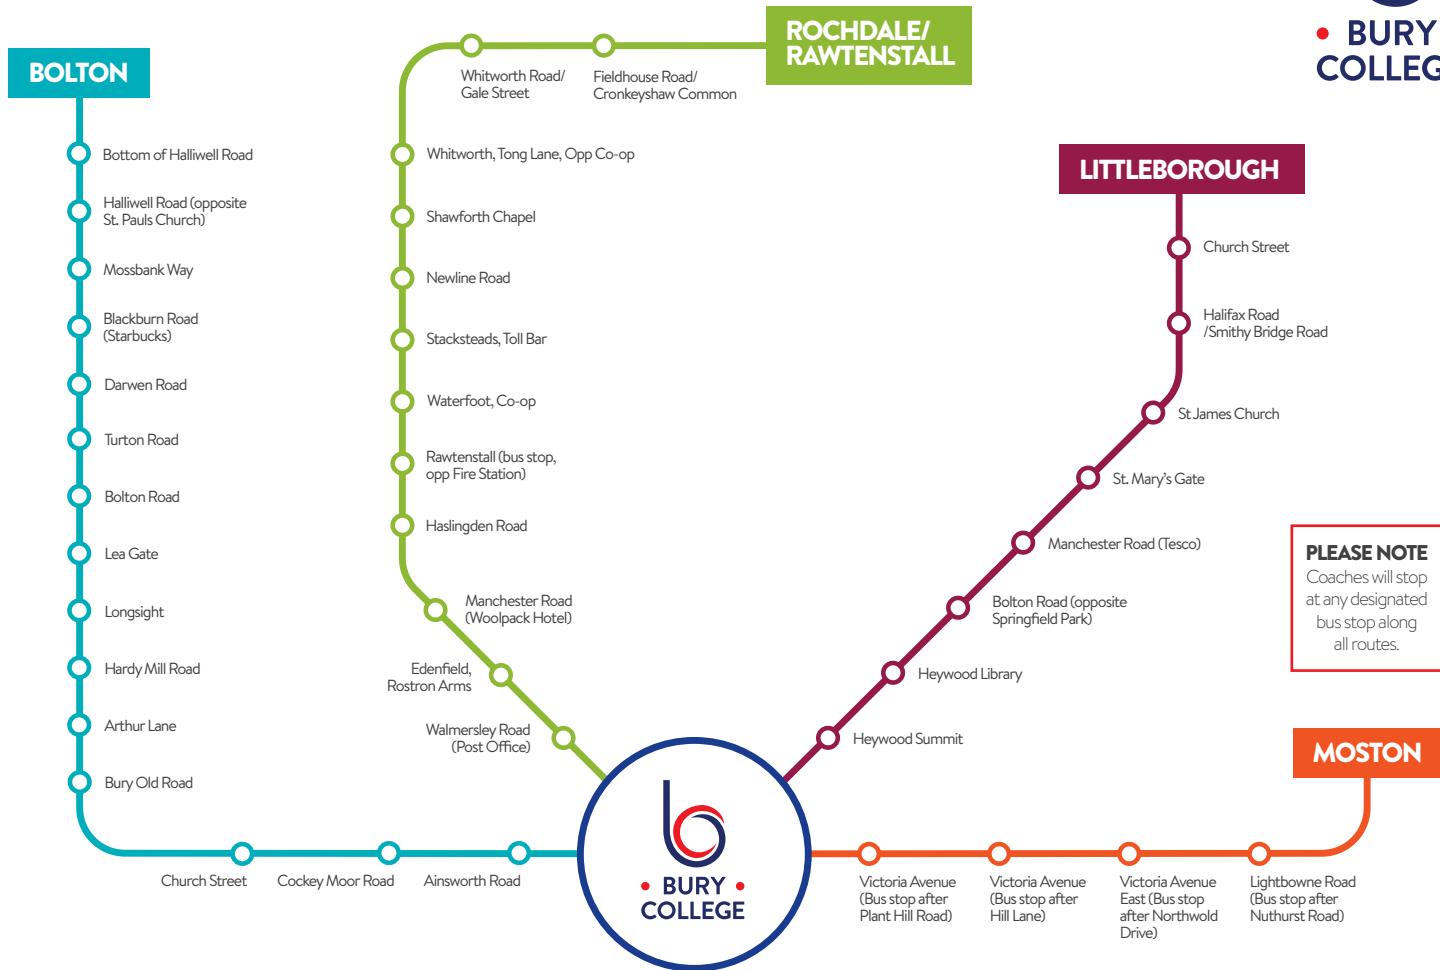

## MOSTON

Moston	Approx Time
Lightbowne Road (Bus stop after Nuthurst Road)	08:10
Victoria Avenue East (Bus stop after Northwold Drive)	08:14
Victoria Avenue (Bus stop after Hill Lane)	08:20
Victoria Avenue (Bus stop after Plant Hill Road)	08:22
Bury College	08:40

## OUR PASS

Many Bury College 16-18 year old students will be entitled to an Our Pass card, giving young people the freedom to travel across Greater Manchester free of charge, at any time.

This free bus travel card is available to all 16-18 year olds who live within Greater Manchester. This pass can be used to travel to and from Bury College at any time.

The Bury College campus is conveniently located within walking distance of the Metrolink and the bus station meaning the excellent transport links are only minutes away from the college.

To apply please visit [www.ourpass.co.uk](http://www.ourpass.co.uk)

# Free Return Coach Services

September 2024 – June 2025

**PLEASE NOTE**  
Coaches will stop at any designated bus stop along all routes.