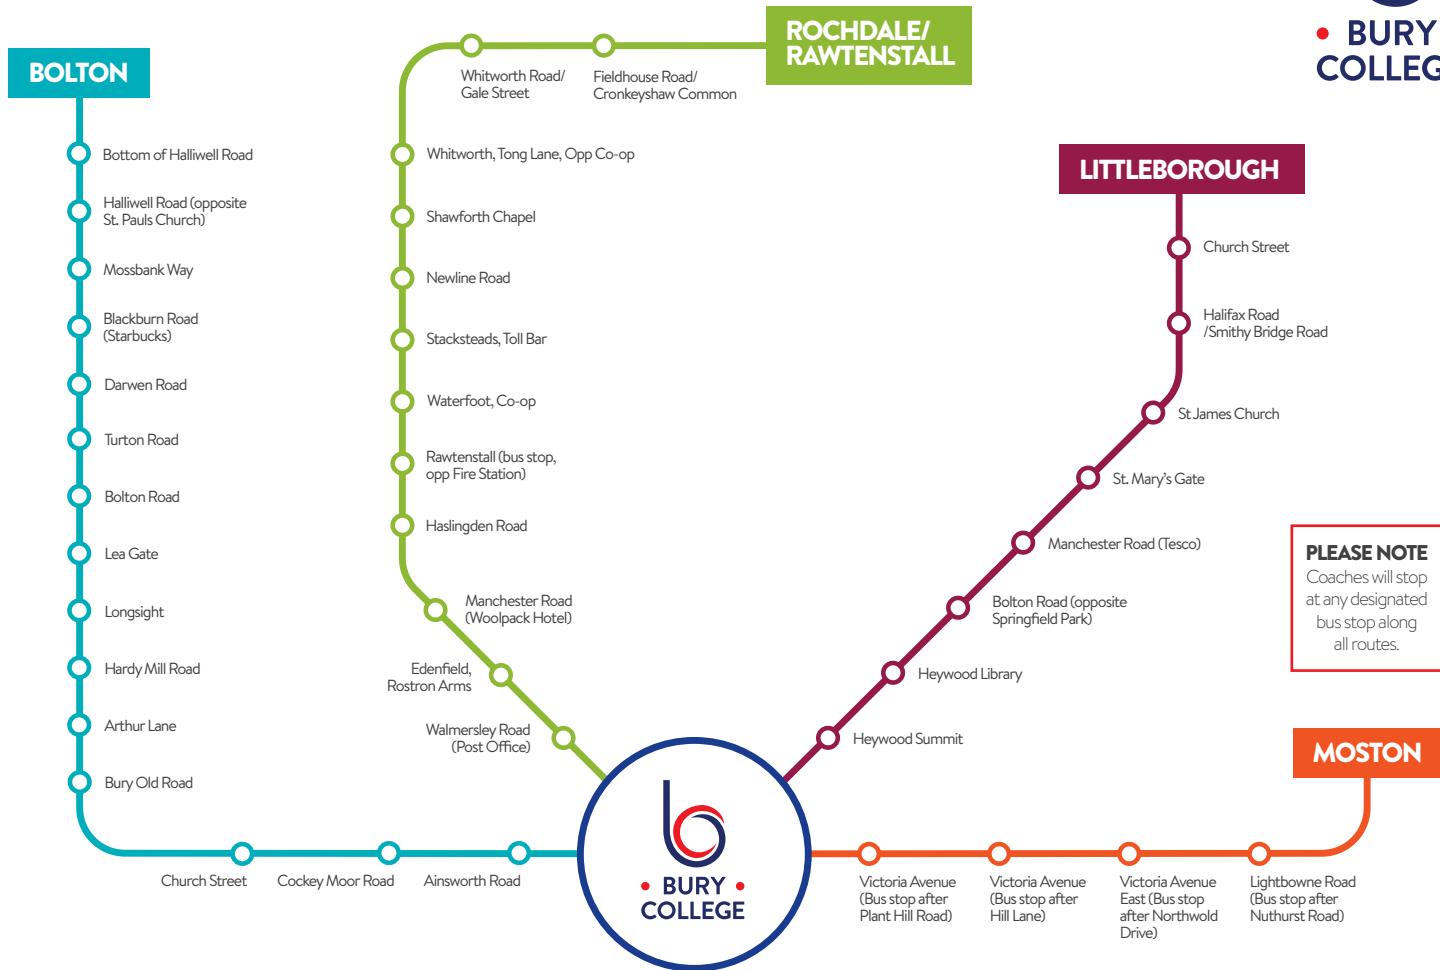

## MOSTON

Moston	Approx Time
Lightbowne Road (Bus stop after Nuthurst Road)	08:10
Victoria Avenue East (Bus stop after Northwold Drive)	08:14
Victoria Avenue (Bus stop after Hill Lane)	08:20
Victoria Avenue (Bus stop after Plant Hill Road)	08:22
Bury College	08:40

## OUR PASS

Many Bury College 16-18 year old students will be entitled to an Our Pass card, giving young people the freedom to travel across Greater Manchester free of charge, at any time.

This free bus travel card is available to all 16-18 year olds who live within Greater Manchester. This pass can be used to travel to and from Bury College at any time.

The Bury College campus is conveniently located within walking distance of the Metrolink and the bus station meaning the excellent transport links are only minutes away from the college.

To apply please visit [www.ourpass.co.uk](http://www.ourpass.co.uk)

# Free Return Coach Services

September 2022 – June 2023

**PLEASE NOTE**  
Coaches will stop at any designated bus stop along all routes.